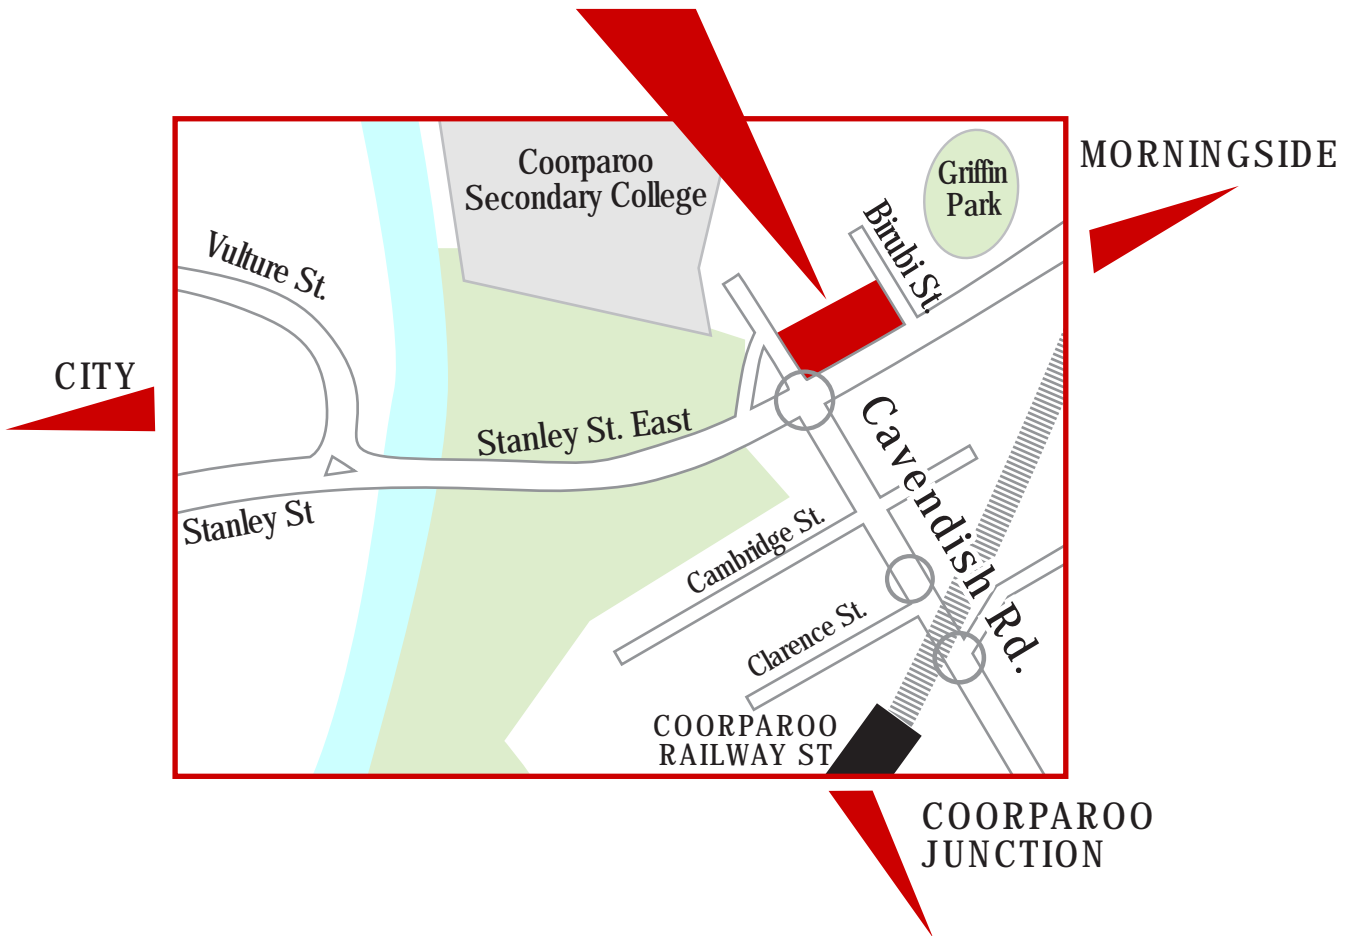

IMAGE LIGHTING

Physical Address

Image Lighting Pty Ltd
Unit 4/28 Cavendish Road
Coorparoo QLD 4151
(Corner Stanley St. East)

Office Hours

Monday - Friday
(8.30 AM - 5.00 PM)
Saturday (10.00 AM - 2.00 PM)

Contact Numbers/Email